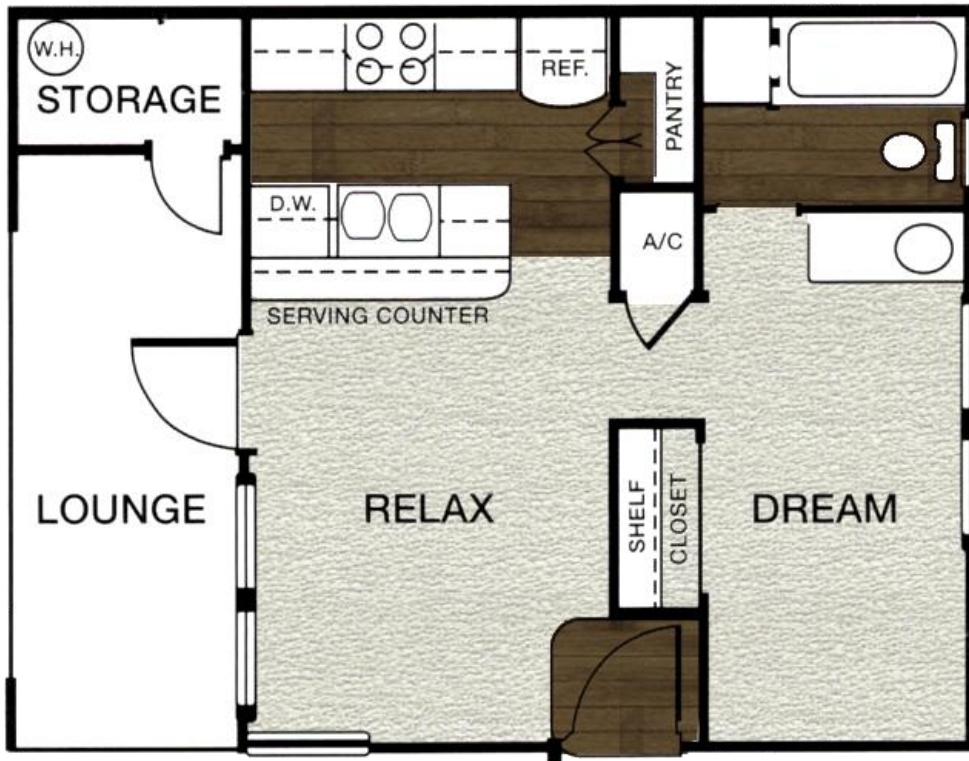

ONE BEDROOM / ONE BATH / STUDIO
400 Sq. Ft.*

* All Square Footage is approximate only.

Middletowne Apartments

1111 Highway 123 Bypass
Seguin, TX 78155

(830) 379-8843

MiddletowneApts.com