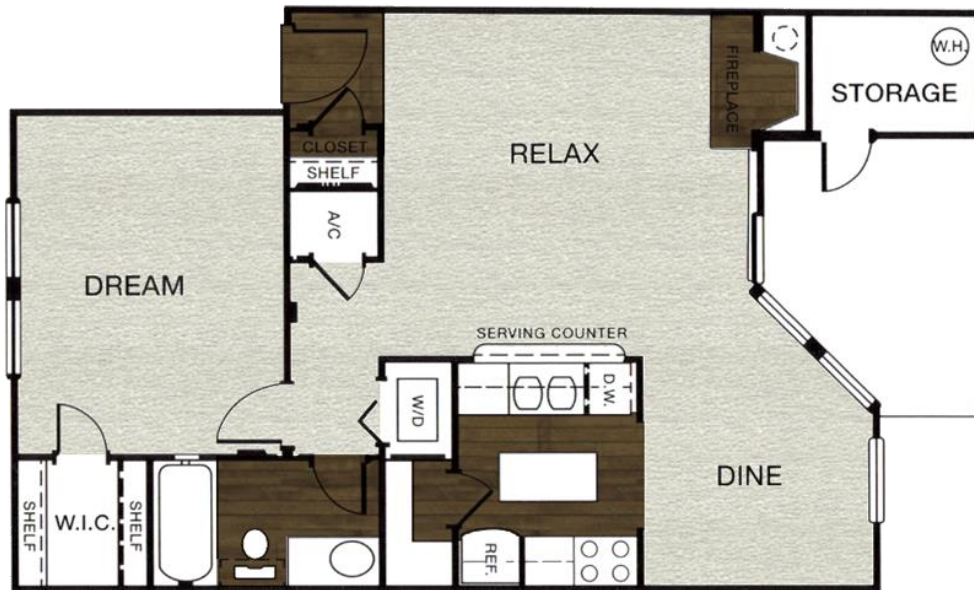

ONE BEDROOM / ONE BATH  
672 Sq. Ft.\*

\* All Square Footage is approximate only.

**Middletowne Apartments**

1111 Highway 123 Bypass  
Seguin, TX 78155

**(830) 379-8843**

MiddletowneApts.com